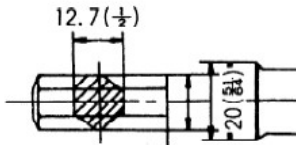

ROUND SHANK

HEX SHANK

Part list*

Sym No.	PART CODE	DESCRIPTION	Q'TY	Sym No.	PART CODE	DESCRIPTION	Q'TY
001	Y10301010	HANDLE	1	013	Y10301130	VALVE BOX	1
002	Y10301020	TRIGGER	1	014	Y10600360	SPRING WASHER	1
003	Y10301030	TRIGGER PIN (5x 18)	1	018	Y10301140	VALVE KNOCK	1
004	Y10301050	THROTTLE VALVE	1	019	Y10322190	CYLINDER	1
005	Y10301040	THROTTLE VALVE BUSH	1	020	Y10301160	PISTON	1
006	Y10301070	THROTTLE VALVE SPRING	1	021	Y1030117R	SHANK BUSHING (ROUND)	1
007	Y10301080	THROTTLE VALVE CAP	1		Y1030117H	SHANK BUSH (HEX)	1
008	Y10301090	PUSH ROD	1	025	Y10301180	CLUTCH KEY	1
009	Y10301100	PUSH ROD SLEEVE	1	028	Y10301190	EXHAUST BAND	1
010	Y10600100	SCREW BUSH	1	029	Y10301200	SPRING RETAINER	1
011	Y10301220	HOSE STEM 3/8 x 1/2	1	030	Y10301210	HANDLE WASHER	1
012	Y10301120	VALVE	1	001A	Y1030101B	HANDLE CP	1